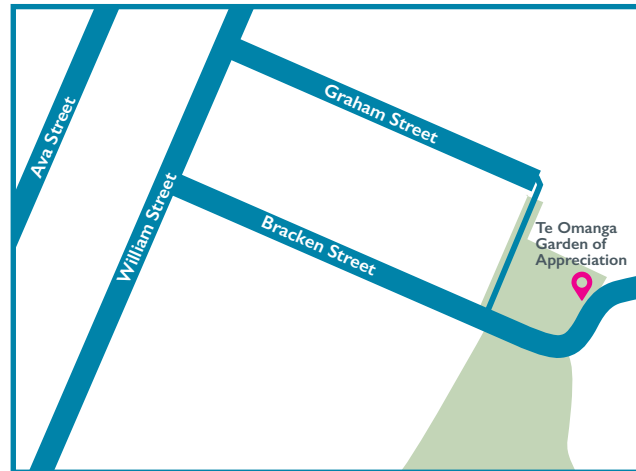

LOCATION

The Garden of Appreciation is located at Bracken Street, Petone

For all enquiries, please contact:

The Fundraising Team
 Te Omanga Hospice
 Ph 04 566 4535 or
 email: fundraising@teomanga.org.nz
www.teomanga.org.nz

Te Omanga Hospice
 Te Whare Manaaki Tangata

TE OMANGA GARDEN OF APPRECIATION

Supported by
 Te Omanga Hospice, Hutt City Council and
 the Rotary Club of Hutt River Valley

Compassion

Respect

Partnership

Learning